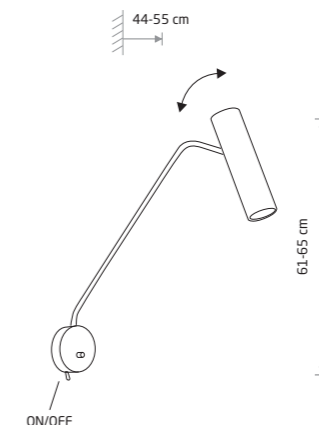

**EYE SUPER**  
painted steel

6493 6506

1xGU10, max 10W only LED

EYE SUPER 6506

EYE SUPER B 6490

**EYE SUPER A**

painted steel

6488 6502

1xGU10, max 10W only LED

**EYE SUPER B**

painted steel

6490 6503

1xGU10, max 10W only LED

EYE SUPER 6501

**EYE SUPER**

painted steel, chrome