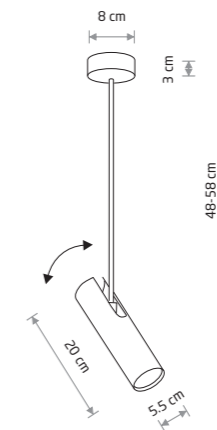

**EYE SUPER**  
painted steel

6493 6506

1xGU10, max 10W only LED

EYE SUPER 6506

EYE SUPER B 6490

**EYE SUPER A**

painted steel

6488 6502

1xGU10, max 10W only LED

**EYE SUPER B**

painted steel

6490 6503

1xGU10, max 10W only LED

EYE SUPER 6501

**EYE SUPER**

painted steel, chrome