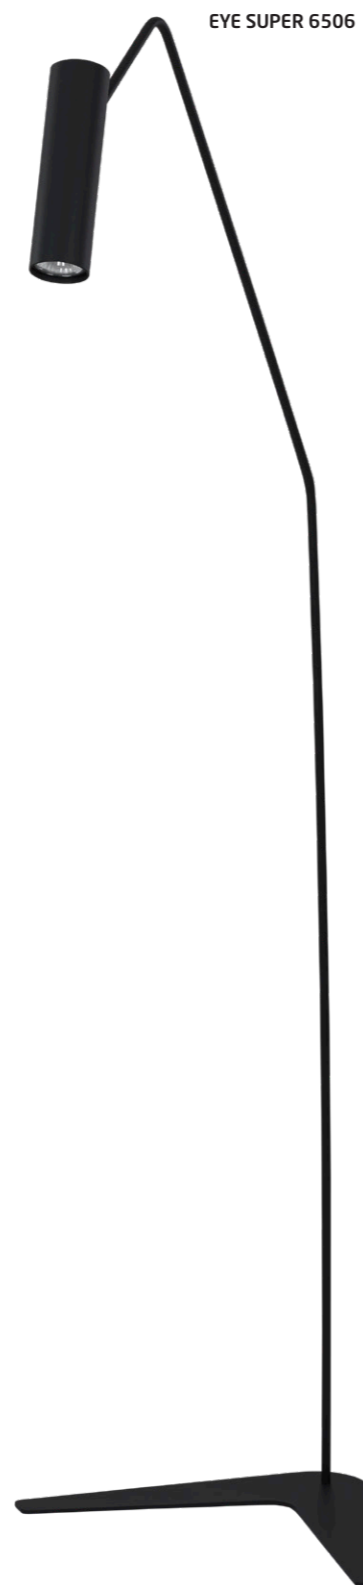

**EYE SUPER**  
painted steel

6493 6506

1xGU10, max 10W only LED

EYE SUPER 6506

EYE SUPER B 6490

**EYE SUPER A**

painted steel

6488 6502

1xGU10, max 10W only LED

**EYE SUPER B**

painted steel

6490 6503

1xGU10, max 10W only LED

EYE SUPER 6501

**EYE SUPER**

painted steel, chrome

6487 6501

1xGU10, max 10W only LED