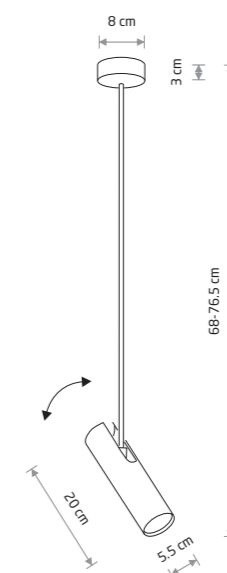

**EYE SUPER**  
painted steel

6493 6506

1xGU10, max 10W only LED

EYE SUPER 6506

EYE SUPER B 6490

**EYE SUPER A**

painted steel

6488 6502

1xGU10, max 10W only LED

**EYE SUPER B**

painted steel

6490 6503

1xGU10, max 10W only LED

EYE SUPER 6501

**EYE SUPER**

painted steel, chrome