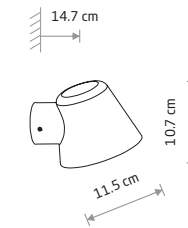

### SOUL

■ painted aluminum, glass

■ 9555

● 1xGU10, max 10W only LED

IP44

OTTAWA 9561