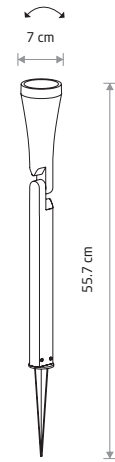

### OTTAWA

■ painted aluminum, glass

■ 9562

● 1xGU10, max 10W only LED

IP44

SOUL 9555

### SOUL

■ painted aluminum, glass

■ 9555

● 1xGU10, max 10W only LED

IP44

OTTAWA 9561

### OTTAWA

■ painted aluminum, glass

■ 9561

● 1xGU10, max 10W only LED

IP44

SOUL 9557

### SOUL

■ painted aluminum, glass

■ 9557

● 1xGU10, max 10W only LED

IP44

OTTAWA 9563