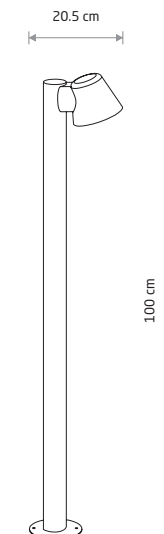

### OTTAWA

■ painted aluminum, glass

■ 9562

● 1xGU10, max 10W only LED

IP44

SOUL 9555

### SOUL

■ painted aluminum, glass

■ 9555

● 1xGU10, max 10W only LED

IP44

OTTAWA 9561

### OTTAWA

■ painted aluminum, glass

■ 9561

● 1xGU10, max 10W only LED

IP44

SOUL 9557

### SOUL

■ painted aluminum, glass

■ 9557

● 1xGU10, max 10W only LED

IP44

OTTAWA 9563