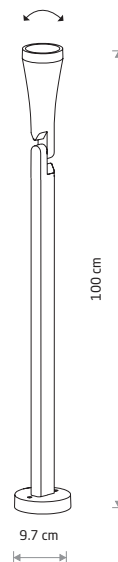

### OTTAWA

■ painted aluminum, glass

■ 9562

● 1xGU10, max 10W only LED

IP44

SOUL 9555

### SOUL

■ painted aluminum, glass

■ 9555

● 1xGU10, max 10W only LED

IP44

OTTAWA 9561

### OTTAWA

■ painted aluminum, glass

■ 9561

● 1xGU10, max 10W only LED

IP44

SOUL 9557

### SOUL

■ painted aluminum, glass

■ 9557

● 1xGU10, max 10W only LED

IP44

OTTAWA 9563