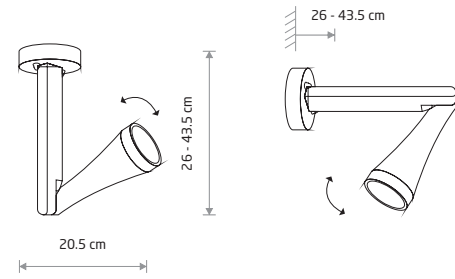

### OTTAWA

■ painted aluminum, glass

■ 9562

● 1xGU10, max 10W only LED

IP44

SOUL 9555

### SOUL

■ painted aluminum, glass

■ 9555

● 1xGU10, max 10W only LED

IP44

OTTAWA 9561

### SOUL

■ painted aluminum, glass

■ 9557

● 1xGU10, max 10W only LED

IP44

OTTAWA 9563

### OTTAWA

■ painted aluminum, glass

■ 9563

● 1xGU10, max 10W only LED

IP44