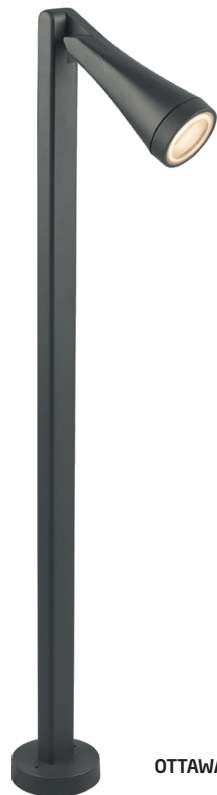

### OTTAWA

■ painted aluminum, glass

■ 9562

● 1xGU10, max 10W only LED

IP44

SOUL 9555

### SOUL

■ painted aluminum, glass

■ 9555

● 1xGU10, max 10W only LED

IP44

OTTAWA 9561

### OTTAWA

■ painted aluminum, glass

■ 9561

● 1xGU10, max 10W only LED

IP44

SOUL 9557

### SOUL

■ painted aluminum, glass

■ 9557

● 1xGU10, max 10W only LED

IP44

OTTAWA 9563