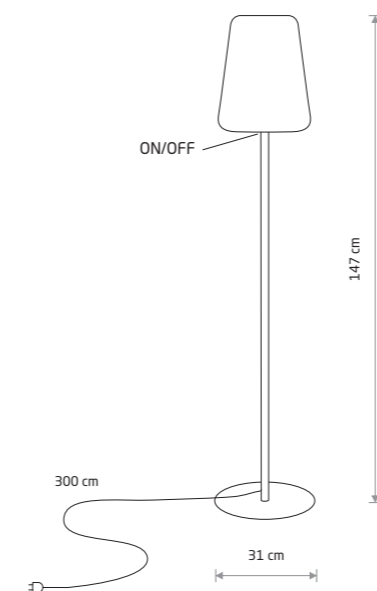

PATIO 10105

PATIO 10105

PATIO

■ painted steel, plastic LLDPE

■ 10105

● 1xE27, max 25W only LED

IP44