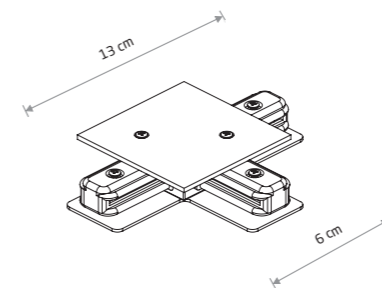

# PROFILE RECESSED TRACK LIGHTS SYSTEM

**3** PROFILE RECESSED POWER END CAP  
plastic PC, steel, copper

8972 8973

**4** PROFILE RECESSED POWER STRAIGHT CONNECTOR  
plastic PC, steel

10227 10228

**5** PROFILE RECESSED STRAIGHT CONNECTOR  
plastic PC, steel, copper

8967 8968

**6** PROFILE RECESSED L CONNECTOR  
plastic PC, steel, copper

8970 8971

**7** PROFILE RECESSED T CONNECTOR  
plastic PC, steel, copper

8834 8835

**8** PROFILE RECESSED X CONNECTOR  
plastic PC, steel, copper