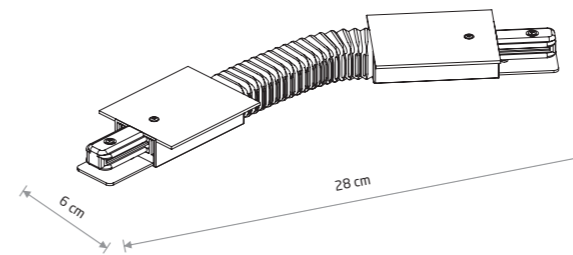

# PROFILE RECESSED TRACK LIGHTS SYSTEM

**3** PROFILE RECESSED POWER END CAP  
plastic PC, steel, copper

8972 8973

**4** PROFILE RECESSED POWER STRAIGHT CONNECTOR  
plastic PC, steel

10227 10228

**5** PROFILE RECESSED STRAIGHT CONNECTOR  
plastic PC, steel, copper

8967 8968

**6** PROFILE RECESSED L CONNECTOR  
plastic PC, steel, copper

8970 8971

**7** PROFILE RECESSED T CONNECTOR  
plastic PC, steel, copper

8834 8835

**8** PROFILE RECESSED X CONNECTOR  
plastic PC, steel, copper

8836 8837

**9** PROFILE RECESSED FLEX CONNECTOR  
plastic PC, steel, copper

8384 8385

**10** PROFILE RECESSED DEAD END CAP  
plastic PC

8974 8975

**11** PROFILE RECESSED FIXING SET  
steel

8805