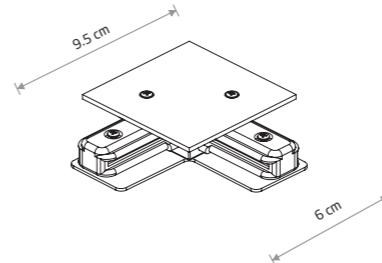

# PROFILE RECESSED TRACK LIGHTS SYSTEM

**3** PROFILE RECESSED POWER END CAP  
plastic PC, steel, copper

8972 8973

**4** PROFILE RECESSED POWER STRAIGHT CONNECTOR  
plastic PC, steel

10227 10228

**5** PROFILE RECESSED STRAIGHT CONNECTOR  
plastic PC, steel, copper

8967 8968

**6** PROFILE RECESSED L CONNECTOR  
plastic PC, steel, copper

8970 8971

**7** PROFILE RECESSED T CONNECTOR  
plastic PC, steel, copper

8834 8835

**8** PROFILE RECESSED X CONNECTOR  
plastic PC, steel, copper