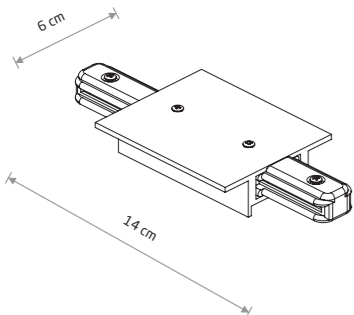

# PROFILE RECESSED TRACK LIGHTS SYSTEM

**3** PROFILE RECESSED POWER END CAP  
plastic PC, steel, copper

8972 8973

**4** PROFILE RECESSED POWER STRAIGHT CONNECTOR  
plastic PC, steel

10227 10228

**5** PROFILE RECESSED STRAIGHT CONNECTOR  
plastic PC, steel, copper

8967 8968

**6** PROFILE RECESSED L CONNECTOR  
plastic PC, steel, copper

8970 8971

**7** PROFILE RECESSED T CONNECTOR  
plastic PC, steel, copper

8834 8835

**8** PROFILE RECESSED X CONNECTOR  
plastic PC, steel, copper