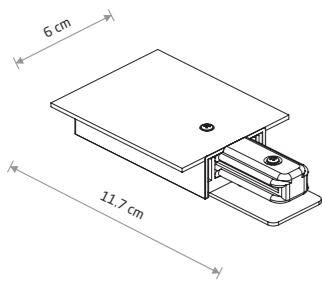

# PROFILE RECESSED TRACK LIGHTS SYSTEM

**3** PROFILE RECESSED POWER END CAP  
plastic PC, steel, copper

8972 8973

**4** PROFILE RECESSED POWER STRAIGHT CONNECTOR  
plastic PC, steel

10227 10228

**5** PROFILE RECESSED STRAIGHT CONNECTOR  
plastic PC, steel, copper