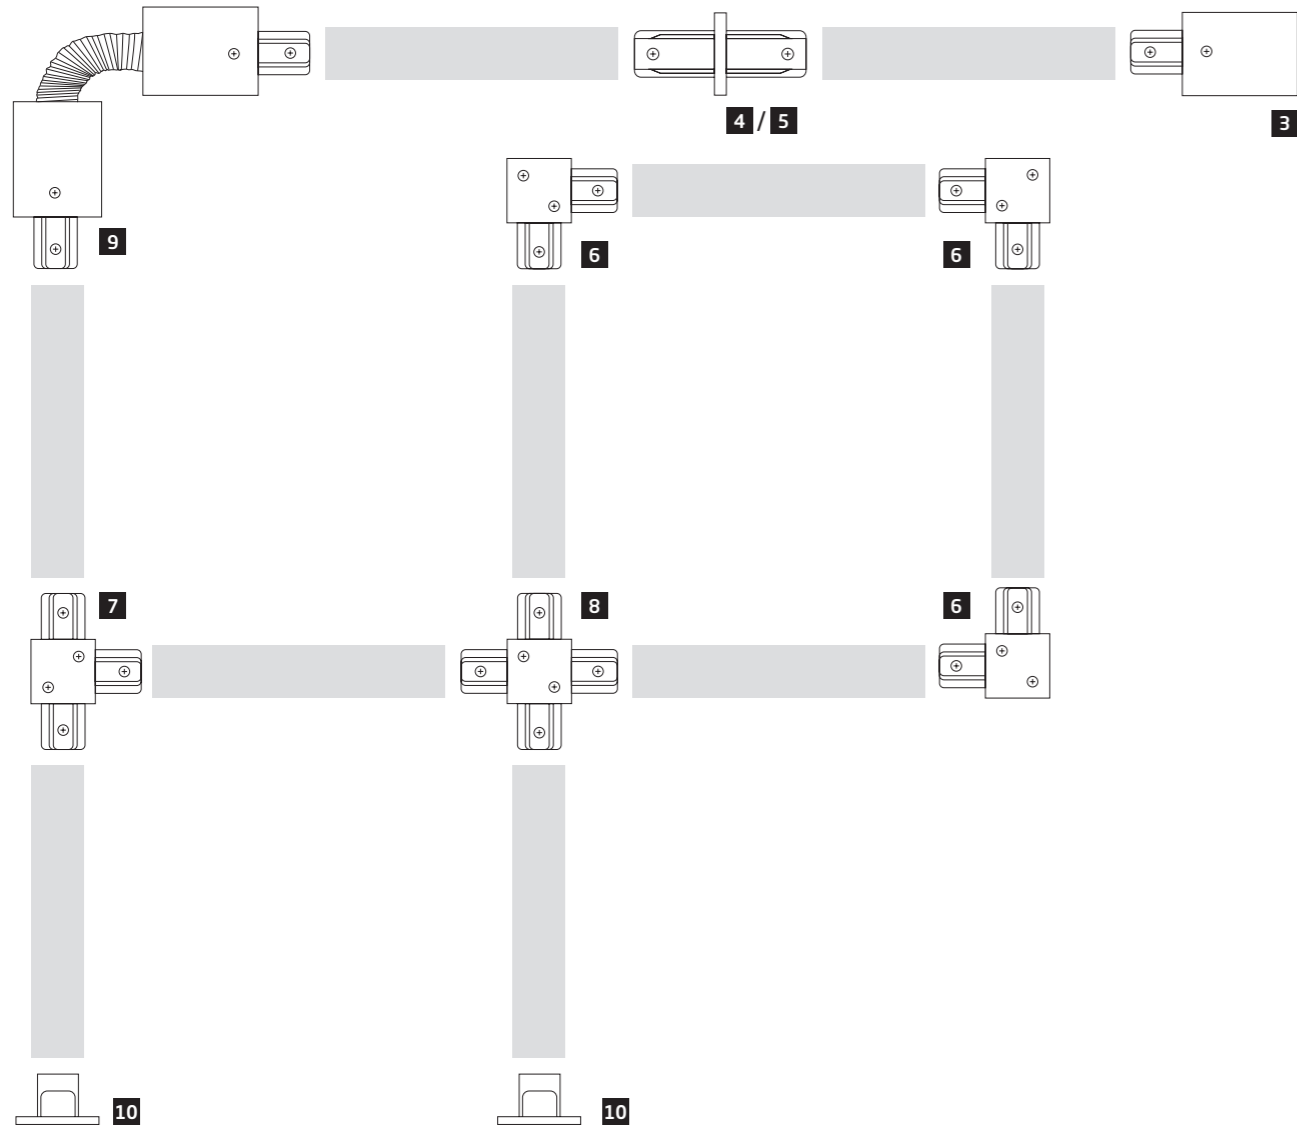

# PROFILE RECESSED TRACK LIGHTS SYSTEM

**3** PROFILE RECESSED POWER END CAP  
plastic PC, steel, copper

8972 8973

**4** PROFILE RECESSED POWER STRAIGHT CONNECTOR  
plastic PC, steel

10227 10228

**5** PROFILE RECESSED STRAIGHT CONNECTOR  
plastic PC, steel, copper

8967 8968

**6** PROFILE RECESSED L CONNECTOR  
plastic PC, steel, copper

8970 8971

**7** PROFILE RECESSED T CONNECTOR  
plastic PC, steel, copper

8834 8835

**8** PROFILE RECESSED X CONNECTOR  
plastic PC, steel, copper

8836 8837

**9** PROFILE RECESSED FLEX CONNECTOR  
plastic PC, steel, copper

8384 8385

**10** PROFILE RECESSED DEAD END CAP  
plastic PC

8974 8975

**11** PROFILE RECESSED FIXING SET  
steel

8805