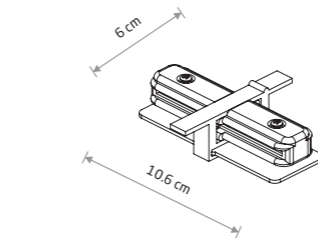

# PROFILE RECESSED TRACK LIGHTS SYSTEM

**3** PROFILE RECESSED POWER END CAP  
plastic PC, steel, copper

8972 8973

**4** PROFILE RECESSED POWER STRAIGHT CONNECTOR  
plastic PC, steel

10227 10228

**5** PROFILE RECESSED STRAIGHT CONNECTOR  
plastic PC, steel, copper

8967 8968

**6** PROFILE RECESSED L CONNECTOR  
plastic PC, steel, copper

8970 8971

**7** PROFILE RECESSED T CONNECTOR  
plastic PC, steel, copper

8834 8835

**8** PROFILE RECESSED X CONNECTOR  
plastic PC, steel, copper