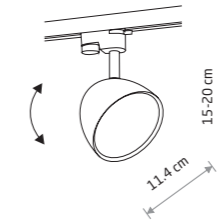

PROFILE VESPA

painting steel, plastic PC, chrome

8824 8825

1xGU10 ES111, max 15W only LED