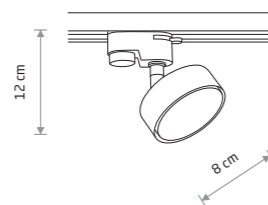

### PROFILE VESPA

painting steel, plastic PC, chrome

8824 8825

1xGU10 ES111, max 15W only LED

PROFILE PUCK 10358

### PROFILE PUCK

painting steel, plastic PC

10358

1xGX53, max 12W only LED