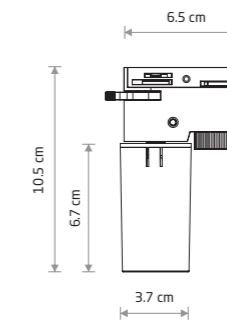

### PROFILE VESPA

painting steel, plastic PC, chrome

8824 8825

1xGU10 ES111, max 15W only LED

PROFILE PUCK 10358

### PROFILE PUCK

painting steel, plastic PC

10358

1xGX53, max 12W only LED