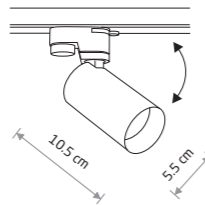

### PROFILE EYE SPOT

painting steel, plastic PC, chrome

9321 9322

1xGU10, max 10W only LED

solid brass, plastic PC

7857

1xGU10, max 10W only LED

PROFILE MONO 7583