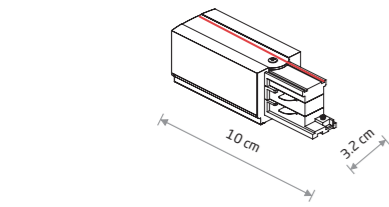

CTLS - POLARITY IN COMMERCIAL TRACK LIGHT SYSTEM

5 CTLS POWER END CAP, RIGHT (PE-R)
plastic, copper

8712 8713

6 CTLS POWER END CAP, LEFT (PE-L)
plastic, copper

8232 8233

7 CTLS POWER STRAIGHT CONNECTOR
plastic, copper

8707 8708

8 CTLS POWER L CONNECTOR, RIGHT (L-R)
plastic, copper

8227 8228

9 CTLS POWER L CONNECTOR, LEFT (L-L)
plastic, copper

8705 8706

10 CTLS POWER T CONNECTOR, LEFT 2 (T-L2)
plastic, copper

8236 8237

11 CTLS POWER T CONNECTOR, LEFT 1 (T-L1)
plastic, copper