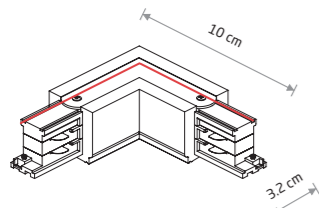

CTLS - POLARITY IN COMMERCIAL TRACK LIGHT SYSTEM

5 CTLS POWER END CAP, RIGHT (PE-R)
plastic, copper

8712 8713

6 CTLS POWER END CAP, LEFT (PE-L)
plastic, copper

8232 8233

7 CTLS POWER STRAIGHT CONNECTOR
plastic, copper

8707 8708

8 CTLS POWER L CONNECTOR, RIGHT (L-R)
plastic, copper

8227 8228

9 CTLS POWER L CONNECTOR, LEFT (L-L)
plastic, copper

8705 8706

10 CTLS POWER T CONNECTOR, LEFT 2 (T-L2)
plastic, copper

8236 8237

11 CTLS POWER T CONNECTOR, LEFT 1 (T-L1)
plastic, copper