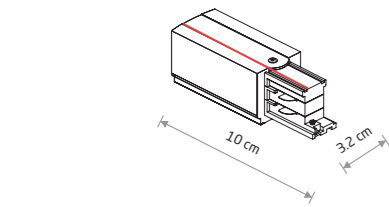

CTLS - POLARITY IN COMMERCIAL TRACK LIGHT SYSTEM

5 CTLS POWER END CAP, RIGHT (PE-R)
plastic, copper

8712 8713

6 CTLS POWER END CAP, LEFT (PE-L)
plastic, copper

8232 8233

7 CTLS POWER STRAIGHT CONNECTOR
plastic, copper

8707 8708

8 CTLS POWER L CONNECTOR, RIGHT (L-R)
plastic, copper

8227 8228

9 CTLS POWER L CONNECTOR, LEFT (L-L)
plastic, copper

8705 8706

10 CTLS POWER T CONNECTOR, LEFT 2 (T-L2)
plastic, copper

8236 8237

11 CTLS POWER T CONNECTOR, LEFT 1 (T-L1)
plastic, copper