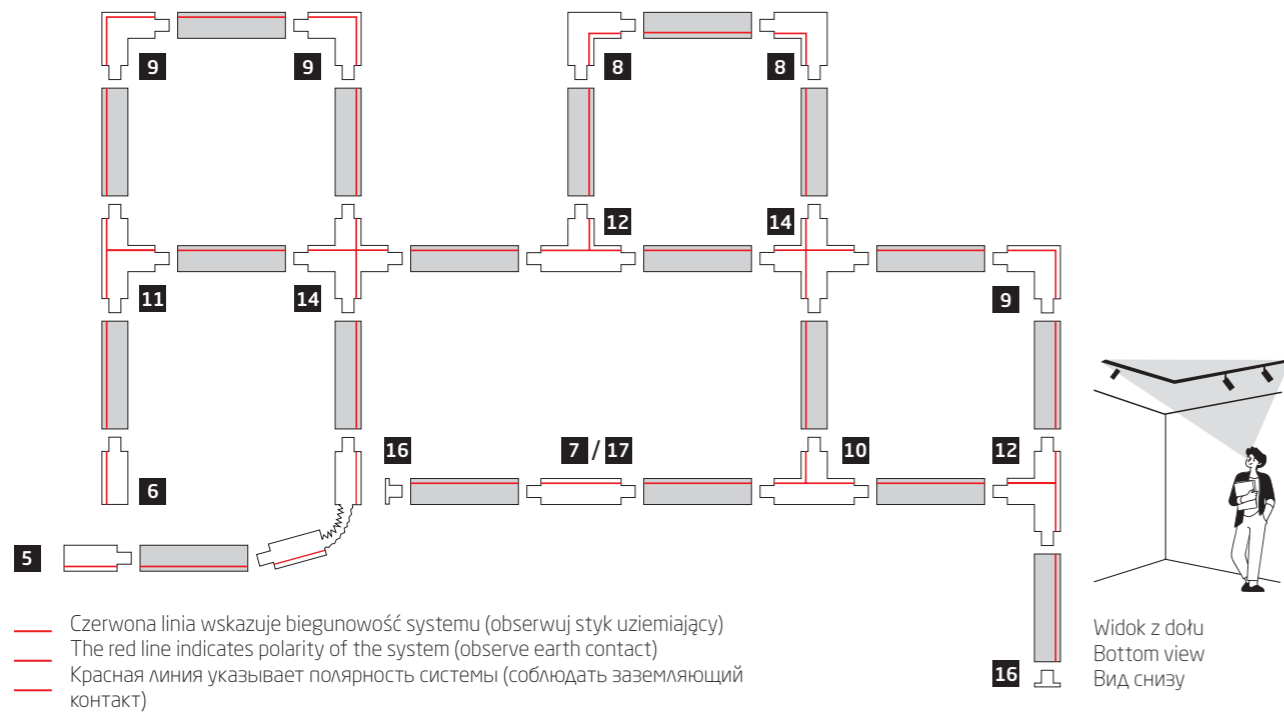

CTLS - POLARITY IN COMMERCIAL TRACK LIGHT SYSTEM

5 CTLS POWER END CAP, RIGHT (PE-R)
plastic, copper

8712 8713

6 CTLS POWER END CAP, LEFT (PE-L)
plastic, copper

8232 8233

7 CTLS POWER STRAIGHT CONNECTOR
plastic, copper

8707 8708

8 CTLS POWER L CONNECTOR, RIGHT (L-R)
plastic, copper

8227 8228

9 CTLS POWER L CONNECTOR, LEFT (L-L)
plastic, copper

8705 8706

10 CTLS POWER T CONNECTOR, LEFT 2 (T-L2)
plastic, copper

8236 8237

11 CTLS POWER T CONNECTOR, LEFT 1 (T-L1)
plastic, copper