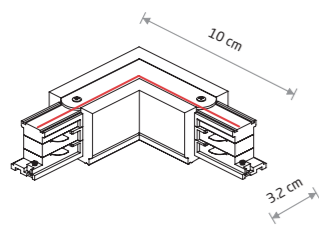

CTLS - POLARITY IN COMMERCIAL TRACK LIGHT SYSTEM

5 CTLS POWER END CAP, RIGHT (PE-R)
plastic, copper

8712 8713

6 CTLS POWER END CAP, LEFT (PE-L)
plastic, copper

8232 8233

7 CTLS POWER STRAIGHT CONNECTOR
plastic, copper

8707 8708

8 CTLS POWER L CONNECTOR, RIGHT (L-R)
plastic, copper

8227 8228

9 CTLS POWER L CONNECTOR, LEFT (L-L)
plastic, copper

8705 8706

10 CTLS POWER T CONNECTOR, LEFT 2 (T-L2)
plastic, copper

8236 8237

11 CTLS POWER T CONNECTOR, LEFT 1 (T-L1)
plastic, copper