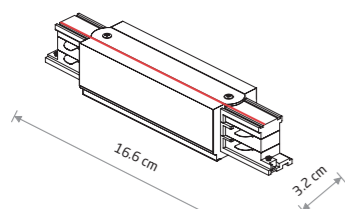

CTLS - POLARITY IN COMMERCIAL TRACK LIGHT SYSTEM

5 CTLS POWER END CAP, RIGHT (PE-R)
plastic, copper

8712 8713

6 CTLS POWER END CAP, LEFT (PE-L)
plastic, copper

8232 8233

7 CTLS POWER STRAIGHT CONNECTOR
plastic, copper

8707 8708

8 CTLS POWER L CONNECTOR, RIGHT (L-R)
plastic, copper

8227 8228

9 CTLS POWER L CONNECTOR, LEFT (L-L)
plastic, copper

8705 8706

10 CTLS POWER T CONNECTOR, LEFT 2 (T-L2)
plastic, copper

8236 8237

11 CTLS POWER T CONNECTOR, LEFT 1 (T-L1)
plastic, copper