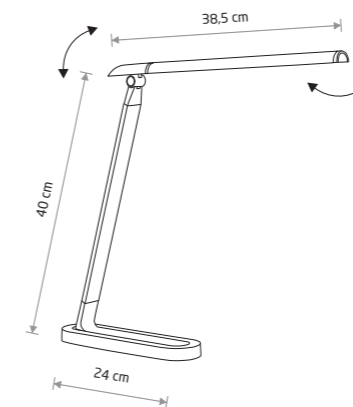

### CHIC LED

painted aluminum, plastic ABS

■ 8357

Item No.	Power	Colour temp.	Luminous flux	Beam angle	Colour Rendering Index (CRI)	Input	Safety type	Power factor	Ingress protection	Lifetime
8358	8W LED	CCT CHANGE 3000-6000K	400 lm	120°	≥ 80	~220-230 V, 50/60 Hz	□	>0.5	IP20	25000h