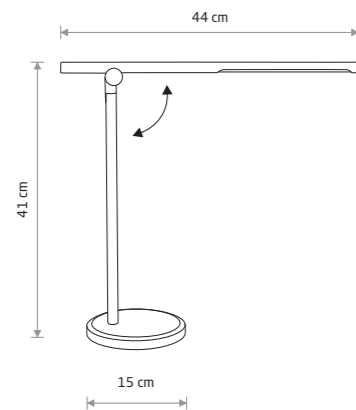

SMART LED

painted aluminum, plastic ABS

■ 8358