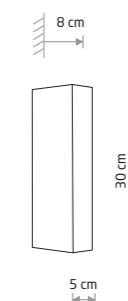

MALMO

aluminum

10457

2xGU10, max 10W only LED

painted steel

9704 9705

2xGU10, max 10W only LED