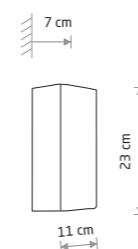

BERGEN

aluminum

10455

2xGU10, max 10W only LED

painted steel

9706 9707

2xGU10, max 10W only LED