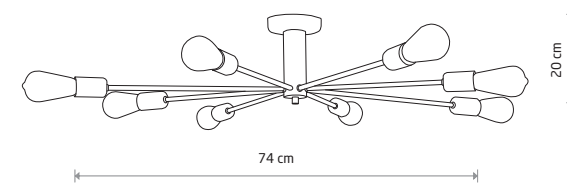

PILE 9127

PILE

■ painted steel, steel

■ 9127

● ● 5xE27, max 25W only LED

MILL 9135

MILL 9136

MILL

■ painted steel, brass-plated steel

■ 9135

● ● 8xE27, max 25W only LED

MILL

■ painted steel, brass-plated steel

■ 9136

● ● 3xE27, max 25W only LED