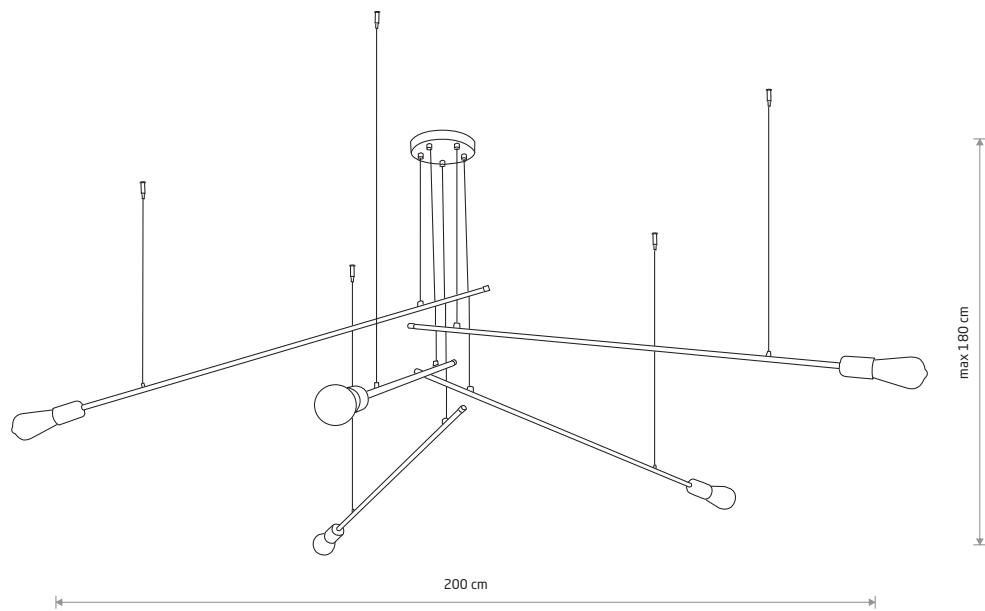

PILE 9127

PILE

■ painted steel, steel

■ 9127

● ● 5xE27, max 25W only LED

MILL 9135

MILL 9136

MILL

■ painted steel, brass-plated steel

■ 9135

● ● 8xE27, max 25W only LED

MILL

■ painted steel, brass-plated steel

■ 9136

● ● 3xE27, max 25W only LED