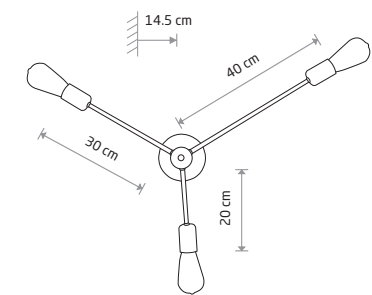

PILE 9127

PILE

■ painted steel, steel

■ 9127

● ● 5xE27, max 25W only LED

MILL 9135

MILL 9136

MILL

■ painted steel, brass-plated steel

■ 9135

● ● 8xE27, max 25W only LED

MILL

■ painted steel, brass-plated steel

■ 9136

● ● 3xE27, max 25W only LED