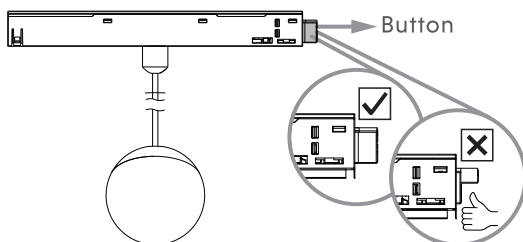

LVM LID LED
10648 | 10153

THIS PRODUCT CONTAINS A LIGHT SOURCE OF ENERGY EFFICIENCY CLASS: D

1

OFF

2

3

4

5