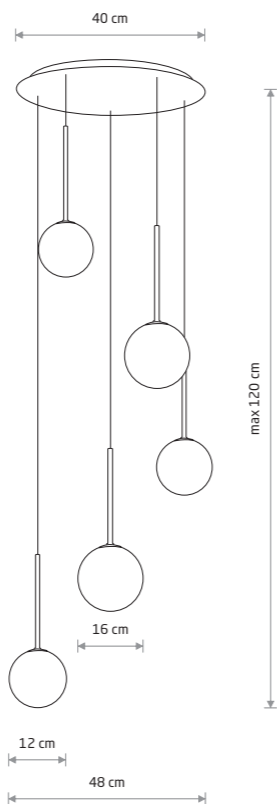

KARO 10304

KARO
painted steel, glass

10304

3xG9, max 1.2W only LED

KARO 10934

KARO
painted steel, glass

10934

8xG9, max 1.2W only LED

KARO
painted steel, glass

10305

1xG9, max 1.2W only LED

KARO
painted steel, glass

10303

5xG9, max 1.2W only LED