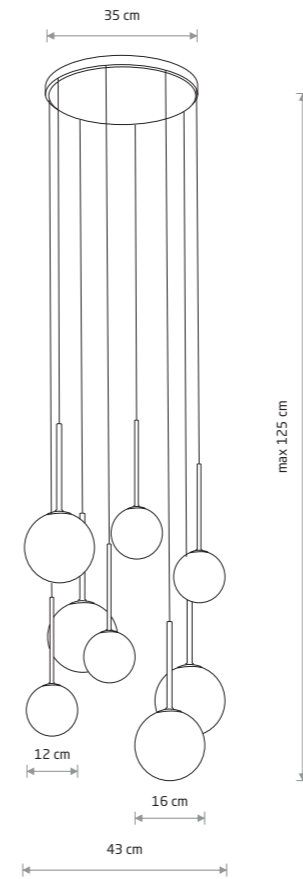

KARO 10304

KARO
painted steel, glass

10304

3xG9, max 1.2W only LED

KARO 10934

KARO
painted steel, glass

10934

8xG9, max 1.2W only LED

KARO
painted steel, glass

10305

1xG9, max 1.2W only LED

KARO
painted steel, glass

10303

5xG9, max 1.2W only LED