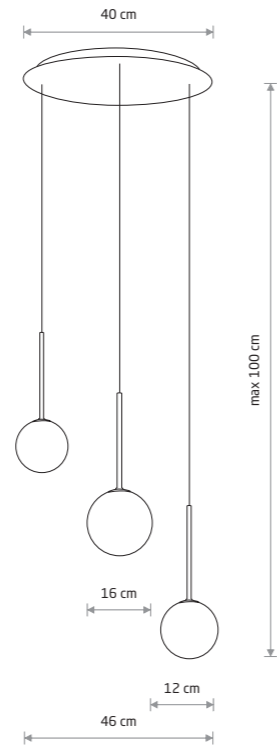

KARO 10304

KARO
painted steel, glass

10304

3xG9, max 1.2W only LED

KARO 10934

KARO
painted steel, glass

10934

8xG9, max 1.2W only LED

KARO
painted steel, glass

10305

1xG9, max 1.2W only LED

KARO
painted steel, glass

10303

5xG9, max 1.2W only LED