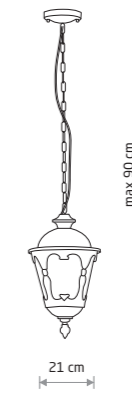

AMUR 4692

AMUR 4693

TYBR 4684

TYBR
painted aluminum, glass

- 4686
- 1xE27, max 25W only LED
- IP44

TYBR
painted aluminum, glass

- 4684
- 1xE27, max 25W only LED
- IP44

AMUR
painted aluminum, glass

- 4692
- 1xE27, max 25W only LED
- IP23

AMUR
painted aluminum, glass

- 4693
- 1xE27, max 25W only LED
- IP23

AMUR
painted aluminum, glass

- 4694
- 1xE27, max 25W only LED
- IP44

TYBR 4685

TYBR
painted aluminum, glass

- 4685
- 1xE27, max 25W only LED
- IP44