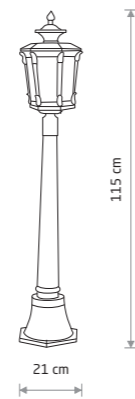

AMUR 4692

AMUR 4693

TYBR 4684

TYBR
painted aluminum, glass

- 4686
- 1xE27, max 25W only LED
- IP44

TYBR
painted aluminum, glass

- 4684
- 1xE27, max 25W only LED
- IP44

AMUR
painted aluminum, glass

- 4692
- 1xE27, max 25W only LED
- IP23

AMUR
painted aluminum, glass

- 4693
- 1xE27, max 25W only LED
- IP23

AMUR
painted aluminum, glass

- 4694
- 1xE27, max 25W only LED
- IP44

TYBR 4685

TYBR
painted aluminum, glass