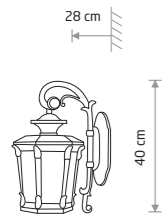

AMUR 4692

AMUR 4693

TYBR 4684

TYBR
painted aluminum, glass

- 4686
- 1xE27, max 25W only LED
- IP44

TYBR
painted aluminum, glass

- 4684
- 1xE27, max 25W only LED
- IP44

AMUR
painted aluminum, glass