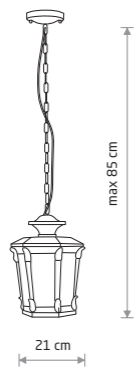

AMUR 4692

AMUR 4693

TYBR 4684

TYBR
painted aluminum, glass

- 4686
- 1xE27, max 25W only LED
- IP44

TYBR
painted aluminum, glass

- 4684
- 1xE27, max 25W only LED
- IP44

AMUR
painted aluminum, glass

- 4692
- 1xE27, max 25W only LED
- IP23

AMUR
painted aluminum, glass

- 4693
- 1xE27, max 25W only LED
- IP23

AMUR
painted aluminum, glass

- 4694
- 1xE27, max 25W only LED
- IP44

TYBR 4685

TYBR
painted aluminum, glass