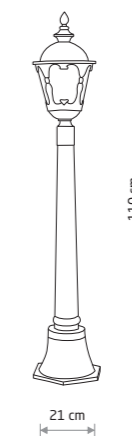

AMUR 4692

AMUR 4693

TYBR 4684

TYBR
painted aluminum, glass

- 4686
- 1xE27, max 25W only LED
- IP44

TYBR
painted aluminum, glass

- 4684
- 1xE27, max 25W only LED
- IP44

AMUR
painted aluminum, glass

- 4692
- 1xE27, max 25W only LED
- IP23

AMUR
painted aluminum, glass

- 4693
- 1xE27, max 25W only LED
- IP23

AMUR
painted aluminum, glass

- 4694
- 1xE27, max 25W only LED
- IP44

TYBR 4685

TYBR
painted aluminum, glass