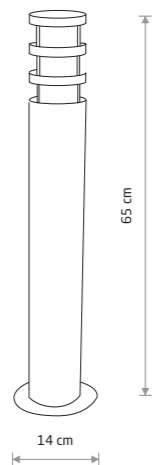

### NORIN

■ painted aluminum, glass

■ 4446

● 1xE27, max 10W only LED

IP44

### OIR

■ painted aluminum, plastic PC

■ 9158

● 1xE27, max 10W only LED

IP44

OIR 9158

HORN 4906

### HORN

■ painted aluminum, glass

■ 4906

● 1xE27, max 10W only LED

IP44

### SIROCCO

■ aluminum, glass

■ 3396

● 1xE27, max 10W only LED

IP44

SIROCCO 3396