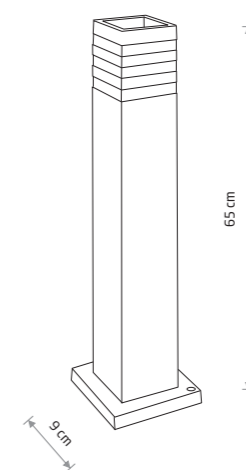

### NORIN

■ painted aluminum, glass

■ 4446

● 1xE27, max 10W only LED

IP44

### OIR

■ painted aluminum, plastic PC

■ 9158

● 1xE27, max 10W only LED

IP44

OIR 9158

HORN 4906

### HORN

■ painted aluminum, glass

■ 4906

● 1xE27, max 10W only LED

IP44

### SIROCCO

■ aluminum, glass

■ 3396

● 1xE27, max 10W only LED

IP44

SIROCCO 3396