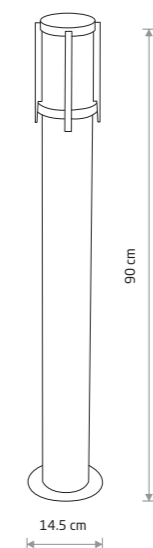

### NORIN

■ painted aluminum, glass

■ 4446

● 1xE27, max 10W only LED

IP44

### OIR

■ painted aluminum, plastic PC

■ 9158

● 1xE27, max 10W only LED

IP44

OIR 9158

HORN 4906

### HORN

■ painted aluminum, glass

■ 4906

● 1xE27, max 10W only LED

IP44

### SIROCCO

■ aluminum, glass

■ 3396

● 1xE27, max 10W only LED

IP44

SIROCCO 3396