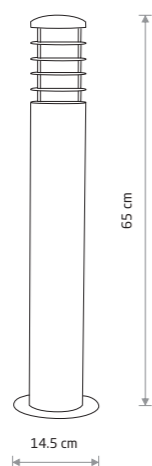

### NORIN

■ painted aluminum, glass

■ 4446

● 1xE27, max 10W only LED

IP44

### OIR

■ painted aluminum, plastic PC

■ 9158

● 1xE27, max 10W only LED

IP44

OIR 9158

HORN 4906

### HORN

■ painted aluminum, glass

■ 4906

● 1xE27, max 10W only LED

IP44

### SIROCCO

■ aluminum, glass

■ 3396

● 1xE27, max 10W only LED

IP44

SIROCCO 3396