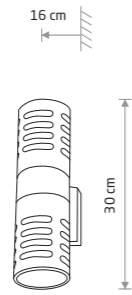

■ 4390

☛ 1xE27, max 10W only LED

IP44

MISTRAL 4390

MEKONG 4420

**MEKONG**

■ painted aluminum, glass

■ 4420