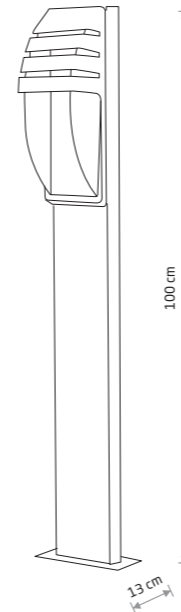

MEKONG 4418

**MEKONG**

■ painted aluminum, glass

■ 4418

☛ 1xE27, max 10W only LED

IP42

**MISTRAL**

■ painted aluminum, plastic PC

MEKONG 4698

**MEKONG**

■ painted aluminum, glass

■ 4698

☛ 1xE27, max 10W only LED

IP42

**MISTRAL**

■ painted aluminum, plastic PC