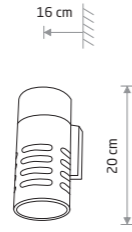

MEKONG 4418

**MEKONG**

■ painted aluminum, glass

■ 4418

☛ 1xE27, max 10W only LED

IP42

**MISTRAL**

■ painted aluminum, plastic PC