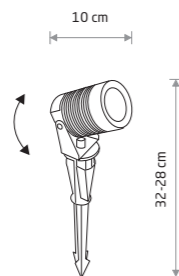

SPIKE LED M
painted aluminum, glass, plastic

■ 9100