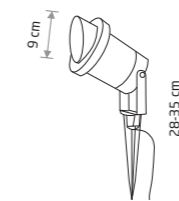

SPIKE LED S 9101

SPIKE LED S
painted aluminum, glass

■ 9101

SPIKE LED M 9100

SPIKE LED M
painted aluminum, glass, plastic

■ 9100

BUSH 3401

BUSH
painted aluminum, glass

■ 3401

● 1xGU10, max 10W only LED

IP65

Item No.	Power	Colour temp.	Luminous flux	Beam angle	Colour Rendering Index (CRI)	Input	Safety type	Power factor	Ingress protection	Lifetime
9100	5W LED	3000K	300 lm	30°	>80	~220-230 V, 50/60 Hz	⊕	>0.5	IP54	10000h
9101	5W LED	3000K	300 lm	30°	>80	~220-230 V, 50/60 Hz	⊕	>0.5	IP54	10000h