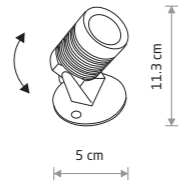

SPIKE LED S
painted aluminum, glass

■ 9101