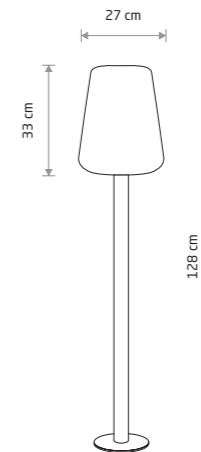

CUMULUS CUBE M 8966

CUMULUS CUBE M

plastic PE

8966

1xE27, max 25W only LED

IP44

STAR

plastic PE

9426

1xE27, max 25W only LED

IP44

STAR 9426

CUMULUS CUBE L 8965

CUMULUS CUBE L

plastic PE

8965

1xE27, max 25W only LED

IP44

GALAXY

plastic PE, painted steel

9246

1xE27, max 25W only LED

IP65

GALAXY 9246