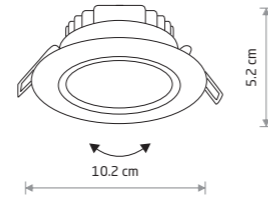

EOL LED

plastic PC

8988 3000K 8990 4000K

cut out ø 85 mm