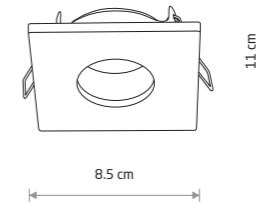

8988 3000K 8990 4000K

cut out ø 85 mm

ACRE 10711

ACRE

aluminum, glass

10711

1xGU10, max 15W only LED

IP44/20

cut out ø 75 mm

BAHIA 10712

BAHIA

aluminum, glass

10712

1xGU10, max 15W only LED

IP44/20

cut out ø 75 mm

JULIET 7663

JULIET

steel

7663 7664

1xGU10, max 15W only LED

IP54/20

cut out ø 56 mm

JULIET 7664