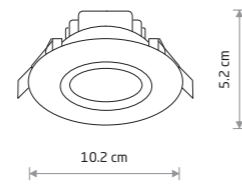

HELIOS LED

plastic PC

8991 3000K 8992 4000K

cut out ø 85 mm