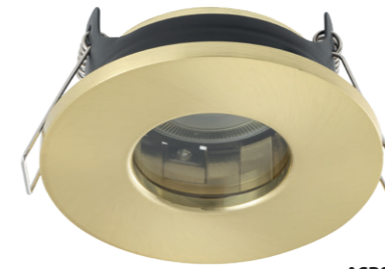

HELIOS LED 8992

HELIOS LED

plastic PC

8991 3000K 8992 4000K

cut out ø 85 mm

EOL LED 8988

EOL LED

plastic PC

8988 3000K 8990 4000K

cut out ø 85 mm

ACRE 10711

ACRE

aluminum, glass

10711

1xGU10, max 15W only LED

IP44/20

cut out ø 75 mm

BAHIA 10712

BAHIA

aluminum, glass

10712

1xGU10, max 15W only LED

IP44/20

cut out ø 75 mm

JULIET 7663

JULIET

steel

7663 7664

1xGU10, max 15W only LED

IP54/20

cut out ø 56 mm

JULIET 7664