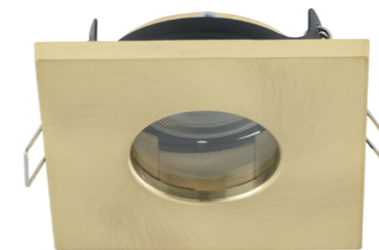

HELIOS LED 8992

HELIOS LED

plastic PC

8991 3000K 8992 4000K

cut out ø 85 mm

EOL LED 8988

EOL LED

plastic PC

8988 3000K 8990 4000K

cut out ø 85 mm

ACRE 10711

ACRE

aluminum, glass

10711

1xGU10, max 15W only LED

IP44/20

cut out ø 75 mm

BAHIA 10712

BAHIA

aluminum, glass

10712

1xGU10, max 15W only LED

IP44/20

cut out ø 75 mm

JULIET 7663

JULIET

steel

7663 7664

1xGU10, max 15W only LED

IP54/20

cut out ø 56 mm

JULIET 7664