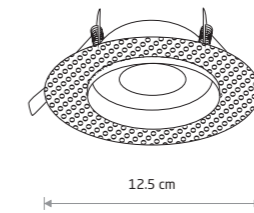

CHARLIE 8367

GOLF 8376

**GOLF**

painting aluminum, glass

8375 8376

1xGU10, max 15W only LED

IP54/20

cut out ø 68 mm

CHARLIE 8366

**CHARLIE**

painting aluminum, glass

8366 8367

1xGU10, max 15W only LED

IP54/20

cut out ø 75 mm

GOLF 8375

ECHO 8372

ECHO 8371

**ECHO**

painting aluminum, glass

8371 8372

1xGU10, max 15W only LED

IP54/20

cut out ø 80 mm

DELTA 8370

DELTA 8368

**DELTA**

painting aluminum, glass

8368 8370

1xGU10, max 15W only LED

IP54/20

cut out ø 75 mm