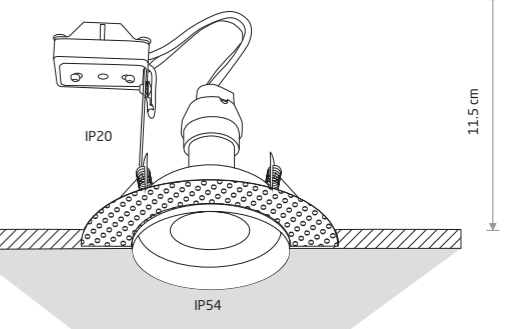

CHARLIE 8366

**CHARLIE**

painting aluminum, glass

8366 8367

1xGU10, max 15W only LED

IP54/20

cut out ø 75 mm

GOLF 8375

ECHO 8372

ECHO 8371

**ECHO**

painting aluminum, glass

8371 8372

1xGU10, max 15W only LED

IP54/20

cut out ø 80 mm

DELTA 8370

DELTA 8368

**DELTA**

painting aluminum, glass

8368 8370

1xGU10, max 15W only LED

IP54/20

cut out ø 75 mm