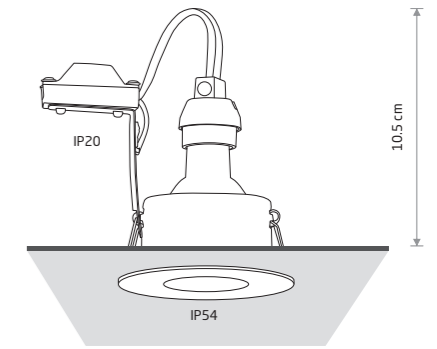

CHARLIE 8367

GOLF 8376

**GOLF**

painting aluminum, glass

8375 8376

1xGU10, max 15W only LED

IP54/20

cut out ø 68 mm

CHARLIE 8366

**CHARLIE**

painting aluminum, glass

8366 8367

1xGU10, max 15W only LED

IP54/20

cut out ø 75 mm

GOLF 8375

ECHO 8372

ECHO 8371

**ECHO**

painting aluminum, glass

8371 8372

1xGU10, max 15W only LED

IP54/20

cut out ø 80 mm

DELTA 8370

DELTA 8368

**DELTA**

painting aluminum, glass

8368 8370

1xGU10, max 15W only LED

IP54/20

cut out ø 75 mm