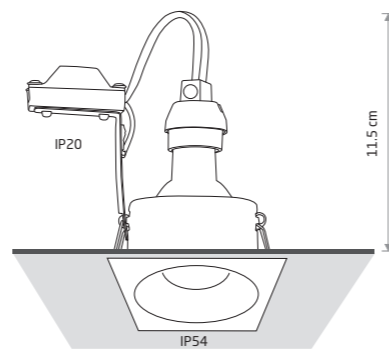

ECHO 8372

ECHO 8371

**ECHO**

painting aluminum, glass

8371 8372

1xGU10, max 15W only LED

IP54/20

cut out ø 80 mm

DELTA 8370

DELTA 8368

**DELTA**

painting aluminum, glass

8368 8370

1xGU10, max 15W only LED

IP54/20

cut out ø 75 mm