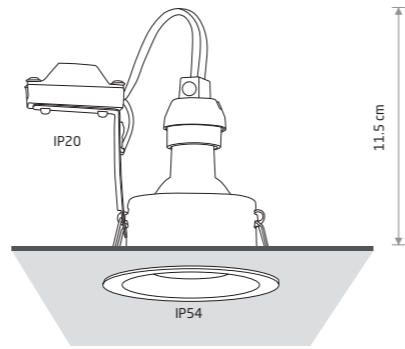

CHARLIE 8367

GOLF 8376

**GOLF**

painting aluminum, glass

8375 8376

1xGU10, max 15W only LED

IP54/20

cut out ø 68 mm

CHARLIE 8366

**CHARLIE**

painting aluminum, glass

8366 8367

1xGU10, max 15W only LED

IP54/20

cut out ø 75 mm

GOLF 8375

ECHO 8372

ECHO 8371

**ECHO**

painting aluminum, glass

8371 8372

1xGU10, max 15W only LED

IP54/20

cut out ø 80 mm

DELTA 8370

DELTA 8368

**DELTA**

painting aluminum, glass

8368 8370

1xGU10, max 15W only LED

IP54/20

cut out ø 75 mm