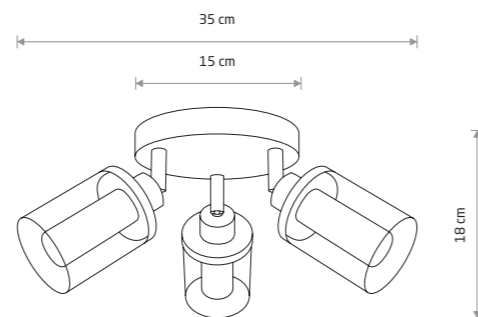

VISTA 8051

VISTA 8050

PAN LED S 8173

PAN LED M 8174

VISTA

chrome plated steel, glass

8051

1xG9, max 10W only LED

IP44

VISTA

chrome plated steel, glass

8050

3xG9, max 10W only LED

IP44

PAN LED S

glass, chrome plated steel

8173

PAN LED M

glass, chrome plated steel

8174

Item No.	Power	Colour temp.	Luminous flux	Beam angle	Colour Rendering Index (CRI)	Input	Safety type	Power factor	Ingress protection	Lifetime
8173	12W LED	4000K	770 lm	120°	≥80	~220-230 V, 50/60 Hz	⊕	>0.5	IP44	20000h
8174	17W LED	4000K	1000 lm	120°	≥80	~220-230 V, 50/60 Hz	⊕	>0.5	IP44	20000h