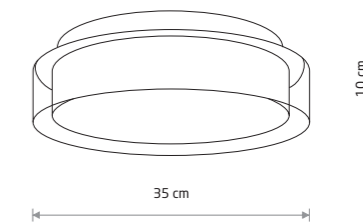

VISTA 8051

VISTA 8050

PAN LED S 8173

PAN LED M 8174

VISTA

chrome plated steel, glass

8051

1xG9, max 10W only LED

IP44

VISTA

chrome plated steel, glass

8050

3xG9, max 10W only LED

IP44

PAN LED S

glass, chrome plated steel

8173

PAN LED M

glass, chrome plated steel

8174

Item No.	Power	Colour temp.	Luminous flux	Beam angle	Colour Rendering Index (CRI)	Input	Safety type	Power factor	Ingress protection	Lifetime
8173	12W LED	4000K	770 lm	120°	≥80	~220-230 V, 50/60 Hz	⊕	>0.5	IP44	20000h
8174	17W LED	4000K	1000 lm	120°	≥80	~220-230 V, 50/60 Hz	⊕	>0.5	IP44	20000h