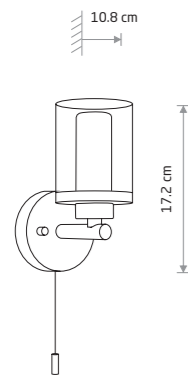

VISTA 8051

VISTA 8050

PAN LED S 8173

PAN LED M 8174

VISTA

chrome plated steel, glass

8051

1xG9, max 10W only LED

IP44

VISTA

chrome plated steel, glass

8050

3xG9, max 10W only LED

IP44

PAN LED S

glass, chrome plated steel

8173

PAN LED M

glass, chrome plated steel

8174

Item No.	Power	Colour temp.	Luminous flux	Beam angle	Colour Rendering Index (CRI)	Input	Safety type	Power factor	Ingress protection	Lifetime
8173	12W LED	4000K	770 lm	120°	≥80	~220-230 V, 50/60 Hz	⊕	>0.5	IP44	20000h
8174	17W LED	4000K	1000 lm	120°	≥80	~220-230 V, 50/60 Hz	⊕	>0.5	IP44	20000h