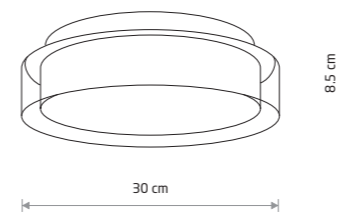

VISTA 8051

VISTA 8050

PAN LED S 8173

PAN LED M 8174

VISTA

chrome plated steel, glass

8051

1xG9, max 10W only LED

IP44

VISTA

chrome plated steel, glass

8050

3xG9, max 10W only LED

IP44

PAN LED S

glass, chrome plated steel

8173

PAN LED M

glass, chrome plated steel

8174

Item No.	Power	Colour temp.	Luminous flux	Beam angle	Colour Rendering Index (CRI)	Input	Safety type	Power factor	Ingress protection	Lifetime
8173	12W LED	4000K	770 lm	120°	≥80	~220-230 V, 50/60 Hz	⊕	>0.5	IP44	20000h
8174	17W LED	4000K	1000 lm	120°	≥80	~220-230 V, 50/60 Hz	⊕	>0.5	IP44	20000h