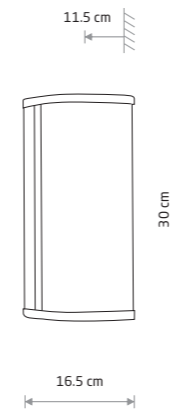

TORCH 8123

TORCH

chrome plated steel, glass

8123

1xG9, max 10W only LED
IP44

BALI 9353

BALI

glass, painted steel

8053

1xE14, max 10W only LED

glass, chrome plated steel

9353

1xE14, max 10W only LED
IP44

PALMAS LED

aluminum, glass, plastic PC

10729 10730

PALMAS LED 10729

Item No.	Power	Colour temp.	Luminous flux	Beam angle	Colour Rendering Index (CRI)	Input	Safety type	Power factor	Ingress protection	Lifetime
10729	15W LED	4000K	1000 lm	130°	>90	~220-230 V, 50/60 Hz	⊕	>0.9	IP44	30000h
10730	15W LED	4000K	1000 lm	130°	>90	~220-230 V, 50/60 Hz	⊕	>0.9	IP44	30000h