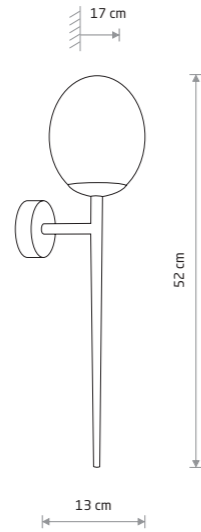

TORCH 8123

TORCH

chrome plated steel, glass

8123

1xG9, max 10W only LED
IP44

BALI 9353

BALI

glass, painted steel

8053

1xE14, max 10W only LED

glass, chrome plated steel

9353

1xE14, max 10W only LED
IP44

PALMAS LED

aluminum, glass, plastic PC

10729 10730

PALMAS LED 10729

Item No.	Power	Colour temp.	Luminous flux	Beam angle	Colour Rendering Index (CRI)	Input	Safety type	Power factor	Ingress protection	Lifetime
10729	15W LED	4000K	1000 lm	130°	>90	~220-230 V, 50/60 Hz	⊕	>0.9	IP44	30000h
10730	15W LED	4000K	1000 lm	130°	>90	~220-230 V, 50/60 Hz	⊕	>0.9	IP44	30000h