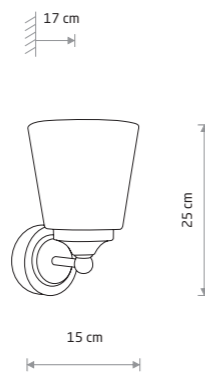

TORCH 8123

TORCH

chrome plated steel, glass

8123

1xG9, max 10W only LED
IP44

BALI 9353

BALI

glass, painted steel

8053

1xE14, max 10W only LED

glass, chrome plated steel

9353

1xE14, max 10W only LED
IP44

PALMAS LED

aluminum, glass, plastic PC

10729 10730

PALMAS LED 10729

Item No.	Power	Colour temp.	Luminous flux	Beam angle	Colour Rendering Index (CRI)	Input	Safety type	Power factor	Ingress protection	Lifetime
10729	15W LED	4000K	1000 lm	130°	>90	~220-230 V, 50/60 Hz	⊕	>0.9	IP44	30000h
10730	15W LED	4000K	1000 lm	130°	>90	~220-230 V, 50/60 Hz	⊕	>0.9	IP44	30000h