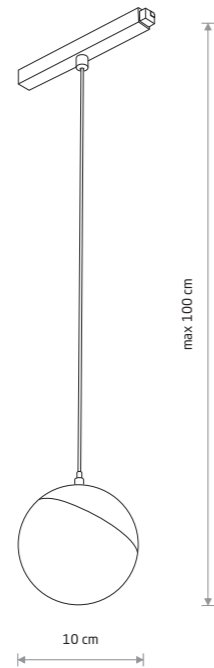

LVM LID LED 8W  
10647

LVM LID LED 8W

■ painted aluminum, plastic PMMA

■ 10152 3000K ■ 10647 4000K

LVM LID LED 8W  
10648

LVM LID LED 8W

■ painted aluminum, plastic PMMA

■ 10153 3000K ■ 10648 4000K

LVM LID LED 8W  
10153

Item No.	Power	Colour temp.	Luminous flux	Beam angle	Colour Rendering Index (CRI)	Voltage DC	Safety type	Ingress protection	Lifetime
10152	8W LED	3000K	650 lm	160°	>90	48V	⚡	IP20	30000h
10647	8W LED	4000K	650 lm	160°	>90	48V	⚡	IP20	30000h
10153	8W LED	3000K	650 lm	160°	>90	48V	⚡	IP20	30000h
10648	8W LED	4000K	650 lm	160°	>90	48V	⚡	IP20	30000h

■ BLACK □ WHITE