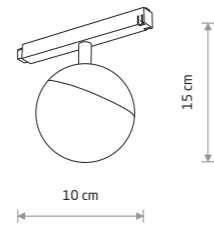

LVM LID LED 8W

■ painted aluminum, plastic PMMA

■ 10152 3000K ■ 10647 4000K