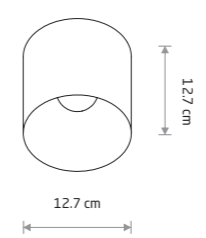

HALO 8196

HALO 8196

HALO 8195

HALO
painted steel, plastic ABS

- 8195
- 8196

1xGU10, max 10W only LED

WHITE P004 RAL 9003 BLACK P013 RAL 9005