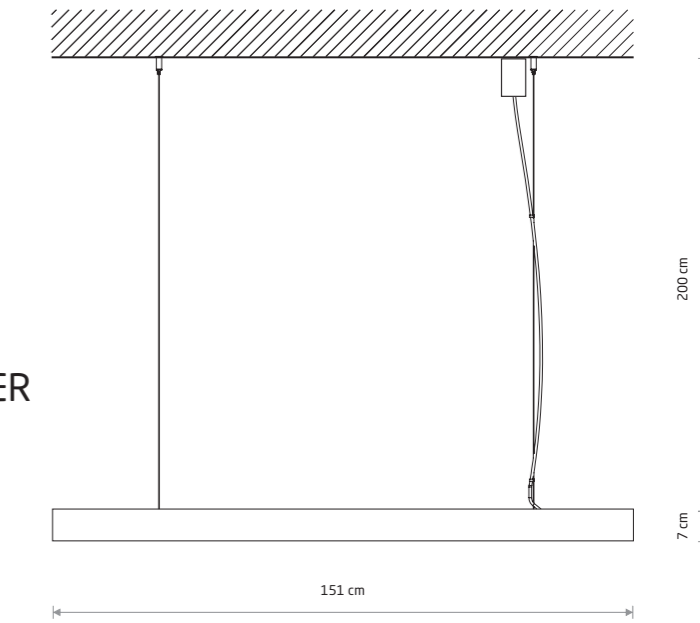

CL OFFICE LED PRO 150

chrome plated aluminum, plastic PMMA

- 10215 3000K 10216 4000K
- 10213 3000K 10214 4000K

CL OFFICE PRO/HALL
PRO SUSPENSION KIT

steel, painted steel

- 8291 8250

CL OFFICE PRO/HALL
PRO POWER
SUPPLY KIT

painted steel

- 8290 8288

Item No.	Power	Colour temp.	Luminous flux	Beam angle	Colour Rendering Index (CRI)	Input	LED brand	Driver brand	Ingress protection	Lifetime	Warranty
10211	31W LED	3000K	3760 lm	90°	≥ 80	~220-230 V, 50/60 Hz	PHILIPS	PHILIPS	IP20	50000h	5 YEARS
10212	31W LED	4000K	4160 lm	90°	≥ 80	~220-230 V, 50/60 Hz	PHILIPS	PHILIPS	IP20	50000h	5 YEARS
10208	31W LED	3000K	3490 lm	90°	≥ 80	~220-230 V, 50/60 Hz	PHILIPS	PHILIPS	IP20	50000h	5 YEARS
10210	31W LED	4000K	3610 lm	90°	≥ 80	~220-230 V, 50/60 Hz	PHILIPS	PHILIPS	IP20	50000h	5 YEARS

Item No.	Power	Colour temp.	Luminous flux	Beam angle	Colour Rendering Index (CRI)	Input	LED brand	Driver brand	Ingress protection	Lifetime	Warranty
10215	40W LED	3000K	4820 lm	86°	≥ 80	~220-230 V, 50/60 Hz	PHILIPS	PHILIPS	IP20	50000h	5 YEARS
10216	40W LED	4000K	5250 lm	86°	≥ 80	~220-230 V, 50/60 Hz	PHILIPS	PHILIPS	IP20	50000h	5 YEARS
10213	40W LED	3000K	4540 lm	83°	≥ 80	~220-230 V, 50/60 Hz	PHILIPS	PHILIPS	IP20	50000h	5 YEARS
10214	40W LED	4000K	4710 lm	83°	≥ 80	~220-230 V, 50/60 Hz	PHILIPS	PHILIPS	IP20	50000h	5 YEARS