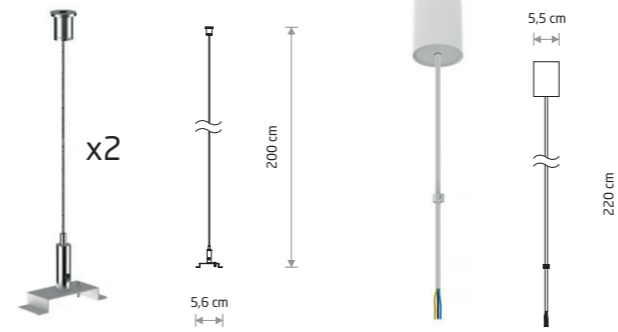

CL OFFICE LED PRO 150

chrome plated aluminum, plastic PMMA

- 10215 3000K 10216 4000K
- 10213 3000K 10214 4000K

CL OFFICE PRO/HALL
PRO SUSPENSION KIT

steel, painted steel

- 8291 8250

CL OFFICE PRO/HALL
PRO POWER
SUPPLY KIT

painted steel

- 8290 8288

Item No.	Power	Colour temp.	Luminous flux	Beam angle	Colour Rendering Index (CRI)	Input	LED brand	Driver brand	Ingress protection	Lifetime	Warranty
10211	31W LED	3000K	3760 lm	90°	≥ 80	~220-230 V, 50/60 Hz	PHILIPS	PHILIPS	IP20	50000h	5 YEARS
10212	31W LED	4000K	4160 lm	90°	≥ 80	~220-230 V, 50/60 Hz	PHILIPS	PHILIPS	IP20	50000h	5 YEARS
10208	31W LED	3000K	3490 lm	90°	≥ 80	~220-230 V, 50/60 Hz	PHILIPS	PHILIPS	IP20	50000h	5 YEARS
10210	31W LED	4000K	3610 lm	90°	≥ 80	~220-230 V, 50/60 Hz	PHILIPS	PHILIPS	IP20	50000h	5 YEARS

Item No.	Power	Colour temp.	Luminous flux	Beam angle	Colour Rendering Index (CRI)	Input	LED brand	Driver brand	Ingress protection	Lifetime	Warranty
10215	40W LED	3000K	4820 lm	86°	≥ 80	~220-230 V, 50/60 Hz	PHILIPS	PHILIPS	IP20	50000h	5 YEARS
10216	40W LED	4000K	5250 lm	86°	≥ 80	~220-230 V, 50/60 Hz	PHILIPS	PHILIPS	IP20	50000h	5 YEARS
10213	40W LED	3000K	4540 lm	83°	≥ 80	~220-230 V, 50/60 Hz	PHILIPS	PHILIPS	IP20	50000h	5 YEARS
10214	40W LED	4000K	4710 lm	83°	≥ 80	~220-230 V, 50/60 Hz	PHILIPS	PHILIPS	IP20	50000h	5 YEARS