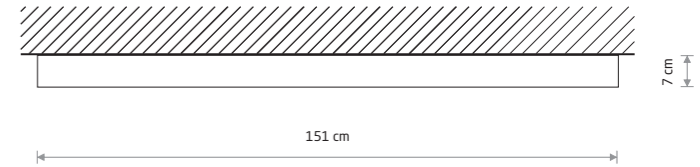

CL OFFICE LED PRO 150

chrome plated aluminum, plastic PMMA

- 10215 3000K 10216 4000K
- 10213 3000K 10214 4000K

CL OFFICE PRO/HALL
PRO SUSPENSION KIT

steel, painted steel

- 8291 8250

CL OFFICE PRO/HALL
PRO POWER
SUPPLY KIT

painted steel

- 8290 8288

Item No.	Power	Colour temp.	Luminous flux	Beam angle	Colour Rendering Index (CRI)	Input	LED brand	Driver brand	Ingress protection	Lifetime	Warranty
10211	31W LED	3000K	3760 lm	90°	≥ 80	~220-230 V, 50/60 Hz	PHILIPS	PHILIPS	IP20	50000h	5 YEARS
10212	31W LED	4000K	4160 lm	90°	≥ 80	~220-230 V, 50/60 Hz	PHILIPS	PHILIPS	IP20	50000h	5 YEARS
10208	31W LED	3000K	3490 lm	90°	≥ 80	~220-230 V, 50/60 Hz	PHILIPS	PHILIPS	IP20	50000h	5 YEARS
10210	31W LED	4000K	3610 lm	90°	≥ 80	~220-230 V, 50/60 Hz	PHILIPS	PHILIPS	IP20	50000h	5 YEARS

Item No.	Power	Colour temp.	Luminous flux	Beam angle	Colour Rendering Index (CRI)	Input	LED brand	Driver brand	Ingress protection	Lifetime	Warranty
10215	40W LED	3000K	4820 lm	86°	≥ 80	~220-230 V, 50/60 Hz	PHILIPS	PHILIPS	IP20	50000h	5 YEARS
10216	40W LED	4000K	5250 lm	86°	≥ 80	~220-230 V, 50/60 Hz	PHILIPS	PHILIPS	IP20	50000h	5 YEARS
10213	40W LED	3000K	4540 lm	83°	≥ 80	~220-230 V, 50/60 Hz	PHILIPS	PHILIPS	IP20	50000h	5 YEARS
10214	40W LED	4000K	4710 lm	83°	≥ 80	~220-230 V, 50/60 Hz	PHILIPS	PHILIPS	IP20	50000h	5 YEARS