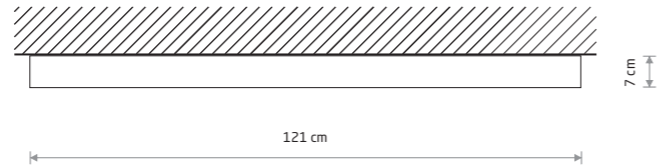

CL OFFICE LED PRO 120

painting aluminum, plastic PMMA

- 10211 3000K 10212 4000K
- 10208 3000K 10210 4000K

CL OFFICE PRO/HALL
PRO SUSPENSION KIT

steel, painted steel

- 8291 8250

CL OFFICE PRO/HALL
PRO POWER
SUPPLY KIT

painted steel

- 8290 8288