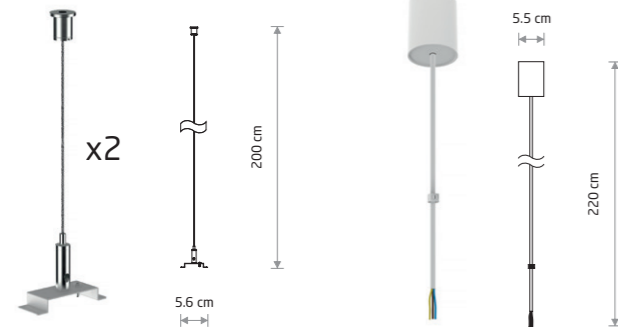

CL OFFICE LED PRO 120
10212

CL OFFICE LED PRO 150
10213

CL OFFICE LED PRO 120

painting aluminum, plastic PMMA

- 10211 3000K 10212 4000K
- 10208 3000K 10210 4000K

CL OFFICE PRO/HALL
PRO SUSPENSION KIT

steel, painted steel

steel, painted steel

- 8291 8250

CL OFFICE PRO/HALL
PRO POWER
SUPPLY KIT

painted steel

- 8290 8288

Item No.	Power	Colour temp.	Luminous flux	Beam angle	Colour Rendering Index (CRI)	Input	LED brand	Driver brand	Ingress protection	Lifetime	Warranty
10211	31W LED	3000K	3760 lm	90°	≥ 80	~220-230 V, 50/60 Hz	PHILIPS	PHILIPS	IP20	50000h	5 YEARS
10212	31W LED	4000K	4160 lm	90°	≥ 80	~220-230 V, 50/60 Hz	PHILIPS	PHILIPS	IP20	50000h	5 YEARS
10208	31W LED	3000K	3490 lm	90°	≥ 80	~220-230 V, 50/60 Hz	PHILIPS	PHILIPS	IP20	50000h	5 YEARS
10210	31W LED	4000K	3610 lm	90°	≥ 80	~220-230 V, 50/60 Hz	PHILIPS	PHILIPS	IP20	50000h	5 YEARS