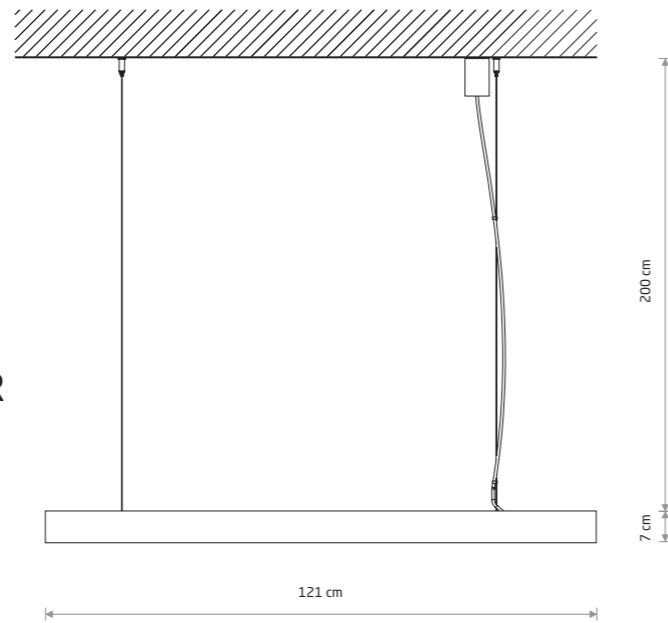

CL OFFICE LED PRO 120

painting aluminum, plastic PMMA

- 10211 3000K 10212 4000K
- 10208 3000K 10210 4000K

CL OFFICE PRO/HALL
PRO SUSPENSION KIT

steel, painted steel

- 8291 8250

CL OFFICE PRO/HALL
PRO POWER
SUPPLY KIT

painted steel

- 8290 8288