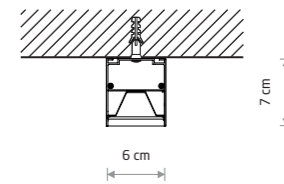

CL OFFICE LED PRO 150

chrome plated aluminum, plastic PMMA

- 10215 3000K 10216 4000K
- 10213 3000K 10214 4000K

CL OFFICE PRO/HALL
PRO SUSPENSION KIT

steel, painted steel

- 8291 8250

CL OFFICE PRO/HALL
PRO POWER
SUPPLY KIT

painted steel

- 8290 8288

Item No.	Power	Colour temp.	Luminous flux	Beam angle	Colour Rendering Index (CRI)	Input	LED brand	Driver brand	Ingress protection	Lifetime	Warranty
10211	31W LED	3000K	3760 lm	90°	≥ 80	~220-230 V, 50/60 Hz	PHILIPS	PHILIPS	IP20	50000h	5 YEARS
10212	31W LED	4000K	4160 lm	90°	≥ 80	~220-230 V, 50/60 Hz	PHILIPS	PHILIPS	IP20	50000h	5 YEARS
10208	31W LED	3000K	3490 lm	90°	≥ 80	~220-230 V, 50/60 Hz	PHILIPS	PHILIPS	IP20	50000h	5 YEARS
10210	31W LED	4000K	3610 lm	90°	≥ 80	~220-230 V, 50/60 Hz	PHILIPS	PHILIPS	IP20	50000h	5 YEARS

Item No.	Power	Colour temp.	Luminous flux	Beam angle	Colour Rendering Index (CRI)	Input	LED brand	Driver brand	Ingress protection	Lifetime	Warranty
10215	40W LED	3000K	4820 lm	86°	≥ 80	~220-230 V, 50/60 Hz	PHILIPS	PHILIPS	IP20	50000h	5 YEARS
10216	40W LED	4000K	5250 lm	86°	≥ 80	~220-230 V, 50/60 Hz	PHILIPS	PHILIPS	IP20	50000h	5 YEARS
10213	40W LED	3000K	4540 lm	83°	≥ 80	~220-230 V, 50/60 Hz	PHILIPS	PHILIPS	IP20	50000h	5 YEARS
10214	40W LED	4000K	4710 lm	83°	≥ 80	~220-230 V, 50/60 Hz	PHILIPS	PHILIPS	IP20	50000h	5 YEARS