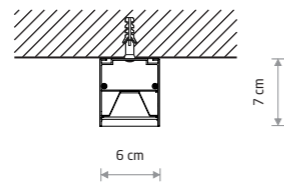

CL OFFICE LED PRO 120

painting aluminum, plastic PMMA

- 10211 3000K 10212 4000K
- 10208 3000K 10210 4000K

CL OFFICE PRO/HALL
PRO SUSPENSION KIT

steel, painted steel

- 8291 8250

CL OFFICE PRO/HALL
PRO POWER
SUPPLY KIT

painted steel

- 8290 8288