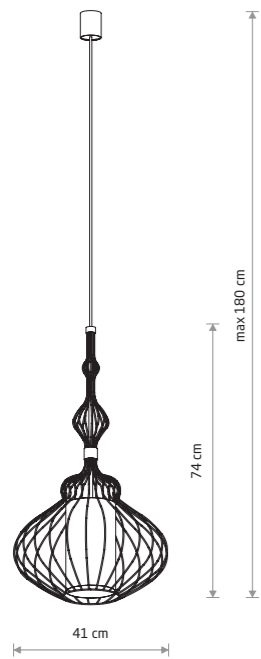

ABI M 8866

ABI S 8870

ABI L 8864

PICO 8862

PICO 8863

ABI M
painted steel, fabric

■ 8866

● 1xE27, max 25W only LED

ABI S
painted steel, fabric

■ 8870

● 1xE27, max 25W only LED

ABI L
painted steel, fabric

■ 8864

● 1xE27, max 25W only LED

PICO
painted steel, brass-plated steel

■ 8862

● 1xGU10, max 10W only LED

PICO
painted steel, brass-plated steel

■ 8863

● 3xGU10, max 10W only LED