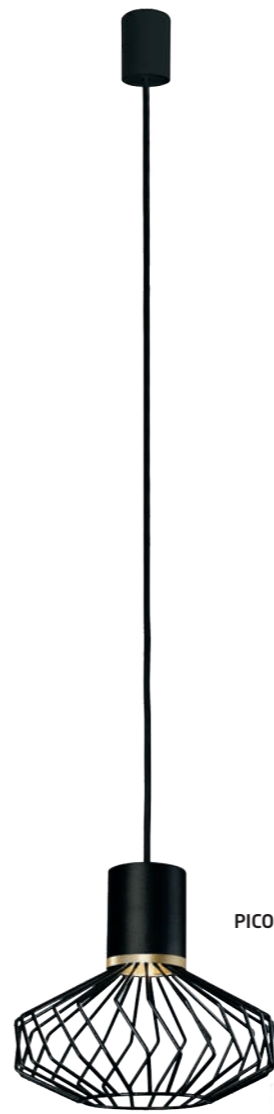

ABI M 8866

ABI S 8870

ABI L 8864

PICO 8862

PICO 8863

ABI M
painted steel, fabric

■ 8866

● 1xE27, max 25W only LED

ABI S
painted steel, fabric

■ 8870

● 1xE27, max 25W only LED

ABI L
painted steel, fabric

■ 8864

● 1xE27, max 25W only LED

PICO
painted steel, brass-plated steel

■ 8862

● 1xGU10, max 10W only LED

PICO
painted steel, brass-plated steel

■ 8863

● 3xGU10, max 10W only LED