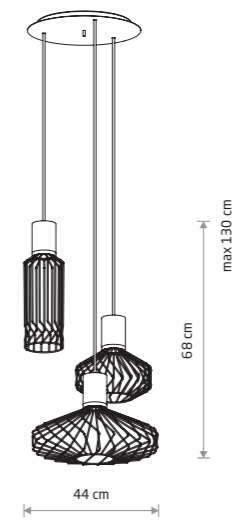

ABI M 8866

ABI S 8870

ABI L 8864

PICO 8862

PICO 8863

ABI M
painted steel, fabric

■ 8866

● 1xE27, max 25W only LED

ABI S
painted steel, fabric

■ 8870

● 1xE27, max 25W only LED

ABI L
painted steel, fabric

■ 8864

● 1xE27, max 25W only LED

PICO
painted steel, brass-plated steel

■ 8862

● 1xGU10, max 10W only LED

PICO
painted steel, brass-plated steel

■ 8863

● 3xGU10, max 10W only LED