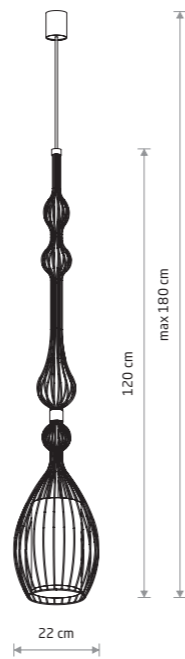

ABI M 8866

ABI S 8870

ABI L 8864

PICO 8862

PICO 8863

ABI M
painted steel, fabric

■ 8866

● 1xE27, max 25W only LED

ABI S
painted steel, fabric

■ 8870

● 1xE27, max 25W only LED

ABI L
painted steel, fabric

■ 8864

● 1xE27, max 25W only LED

PICO
painted steel, brass-plated steel

■ 8862

● 1xGU10, max 10W only LED

PICO
painted steel, brass-plated steel

■ 8863

● 3xGU10, max 10W only LED