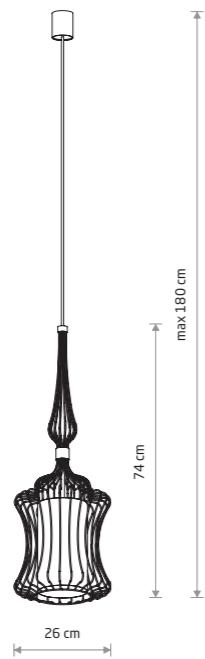

ABI M 8866

ABI S 8870

ABI L 8864

PICO 8862

PICO 8863

ABI M
painted steel, fabric

■ 8866

● 1xE27, max 25W only LED

ABI S
painted steel, fabric

■ 8870

● 1xE27, max 25W only LED

ABI L
painted steel, fabric

■ 8864

● 1xE27, max 25W only LED

PICO
painted steel, brass-plated steel

■ 8862

● 1xGU10, max 10W only LED

PICO
painted steel, brass-plated steel

■ 8863

● 3xGU10, max 10W only LED