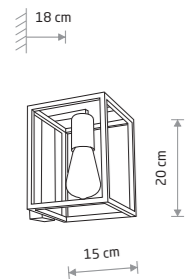

CRATE 9046

CRATE 9045

CRATE 9047

CRATE
painted steel

■ 9046

● 1xE27, max 25W only LED

CRATE
painted steel

■ 9045

● 1xE27, max 25W only LED

CRATE
painted steel

■ 9047

● 5xE27, max 25W only LED

CRATE 9047