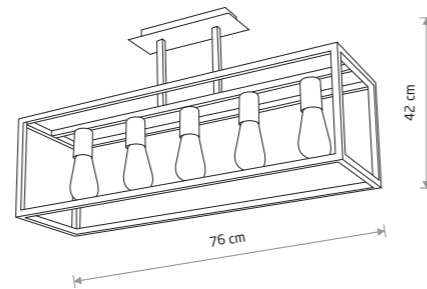

CRATE 9046

CRATE 9045

CRATE 9047

CRATE
painted steel

■ 9046

● 1xE27, max 25W only LED

CRATE
painted steel

■ 9045

● 1xE27, max 25W only LED

CRATE
painted steel

■ 9047

● 5xE27, max 25W only LED

CRATE 9047