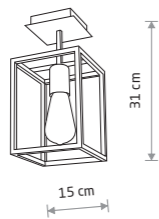

CRATE 9046

CRATE 9045

CRATE 9047

CRATE
painted steel

■ 9046

● 1xE27, max 25W only LED

CRATE
painted steel

■ 9045

● 1xE27, max 25W only LED

CRATE
painted steel

■ 9047

● 5xE27, max 25W only LED

CRATE 9047