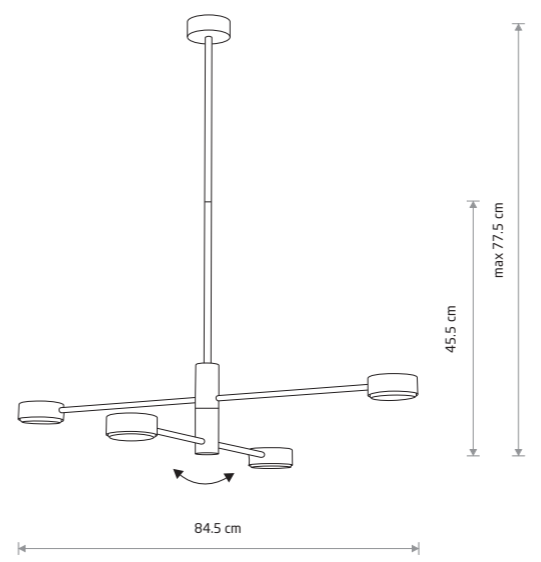

ORBIT 7805

ORBIT 7946

ORBIT 7946

ORBIT
painted steel

- 7941 7945

4xGX53, max 12W only LED

ORBIT
painted steel

- 7942 7946

6xGX53, max 12W only LED