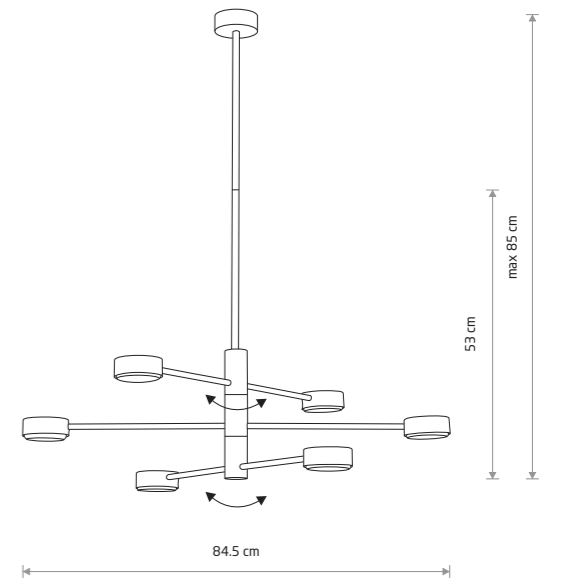

ORBIT 7805

ORBIT 7946

ORBIT 7946

ORBIT
painted steel

- 7941 7945

4xGX53, max 12W only LED

ORBIT
painted steel

- 7942 7946

6xGX53, max 12W only LED