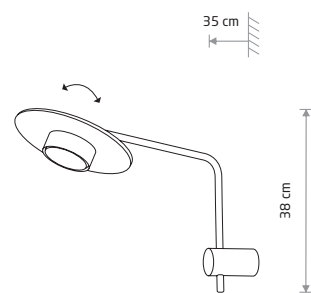

DISK 7644

**DISK**  
painted steel, plywood

- 7644
- 3xGX53, max 1.2W only LED

**DISK**  
painted steel, plywood

- 7645
- 1xGX53, max 1.2W only LED

MINIMAL 9375

**MINIMAL**  
wood, painted steel, solid brass

- 9375
- 2xE27, max 25W only LED

**MINIMAL**  
wood, painted steel

- 9377
- 1xG9, max 10W only LED