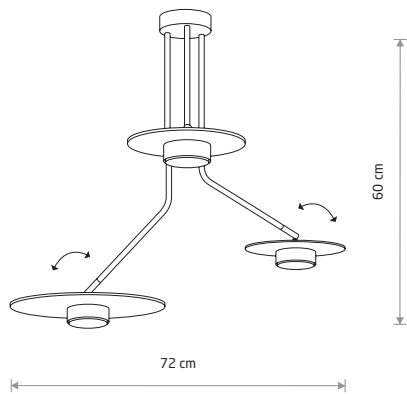

DISK 7644

**DISK**  
painted steel, plywood

- 7644
- 3xGX53, max 1.2W only LED

**DISK**  
painted steel, plywood

- 7645
- 1xGX53, max 1.2W only LED

MINIMAL 9375

**MINIMAL**  
wood, painted steel, solid brass

- 9375
- 2xE27, max 25W only LED

**MINIMAL**  
wood, painted steel

- 9377
- 1xG9, max 10W only LED