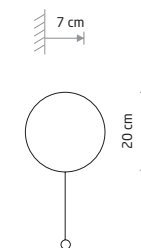

DISK 7644

**DISK**  
painted steel, plywood

- 7644
- 3xGX53, max 1.2W only LED

**DISK**  
painted steel, plywood

- 7645
- 1xGX53, max 1.2W only LED

MINIMAL 9375

**MINIMAL**  
wood, painted steel, solid brass

- 9375
- 2xE27, max 25W only LED

**MINIMAL**  
wood, painted steel

- 9377
- 1xG9, max 10W only LED