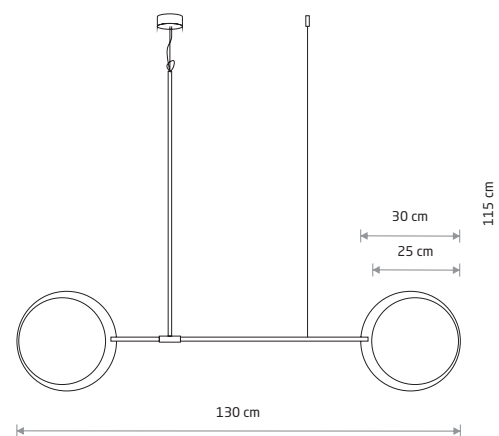

DISK 7644

**DISK**  
painted steel, plywood

- 7644
- 3xGX53, max 1.2W only LED

**DISK**  
painted steel, plywood

- 7645
- 1xGX53, max 1.2W only LED

MINIMAL 9375

**MINIMAL**  
wood, painted steel, solid brass

- 9375
- 2xE27, max 25W only LED

**MINIMAL**  
wood, painted steel

- 9377
- 1xG9, max 10W only LED