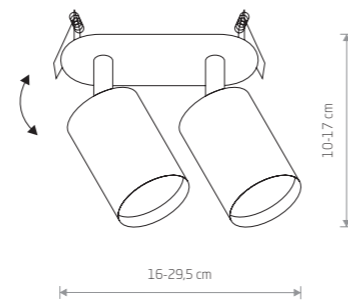

EYE FIT 9400

EYE FIT 9395

IRIS LED 8994

IRIS LED 8994

IRIS LED

painting aluminum, plastic

■ 8993 ■ 8994

EYE FIT

painting steel, chrome

■ 9396 ■ 9400

1xGU10, max 10W only LED

cut out Ø 60 mm

EYE FIT

painting steel, chrome

■ 9395 ■ 9398

2xGU10, max 10W only LED

cut out 115x45 mm

Item No.	Power	Colour temp.	Luminous flux	Beam angle	Colour Rendering Index (CRI)	Input	Safety type	Power factor	Ingress protection	Lifetime
8993	7W LED	3000K	480 lm	30°	≥ 80	~220-230 V, 50/60 Hz	□	>0,5	IP20	30000h
8994	7W LED	3000K	430 lm	30°	≥ 80	~220-230 V, 50/60 Hz	□	>0,5	IP20	30000h