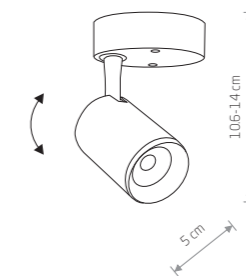

EYE FIT 9400

EYE FIT 9395

IRIS LED 8994

IRIS LED 8994

IRIS LED

painting aluminum, plastic

■ 8993 ■ 8994

EYE FIT

painting steel, chrome

■ 9396 ■ 9400

1xGU10, max 10W only LED

cut out Ø 60 mm

EYE FIT

painting steel, chrome

■ 9395 ■ 9398

2xGU10, max 10W only LED

cut out 115x45 mm

Item No.	Power	Colour temp.	Luminous flux	Beam angle	Colour Rendering Index (CRI)	Input	Safety type	Power factor	Ingress protection	Lifetime
8993	7W LED	3000K	480 lm	30°	≥ 80	~220-230 V, 50/60 Hz	□	>0,5	IP20	30000h
8994	7W LED	3000K	430 lm	30°	≥ 80	~220-230 V, 50/60 Hz	□	>0,5	IP20	30000h