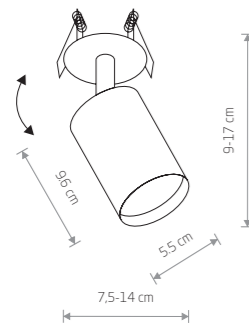

EYE FIT 9400

EYE FIT 9395

IRIS LED 8994

IRIS LED 8994

IRIS LED

painting aluminum, plastic

■ 8993 ■ 8994

EYE FIT

painting steel, chrome

■ 9396 ■ 9400

1xGU10, max 10W only LED

cut out Ø 60 mm

EYE FIT

painting steel, chrome

■ 9395 ■ 9398

2xGU10, max 10W only LED

cut out 115x45 mm

Item No.	Power	Colour temp.	Luminous flux	Beam angle	Colour Rendering Index (CRI)	Input	Safety type	Power factor	Ingress protection	Lifetime
8993	7W LED	3000K	480 lm	30°	≥ 80	~220-230 V, 50/60 Hz	□	>0,5	IP20	30000h
8994	7W LED	3000K	430 lm	30°	≥ 80	~220-230 V, 50/60 Hz	□	>0,5	IP20	30000h